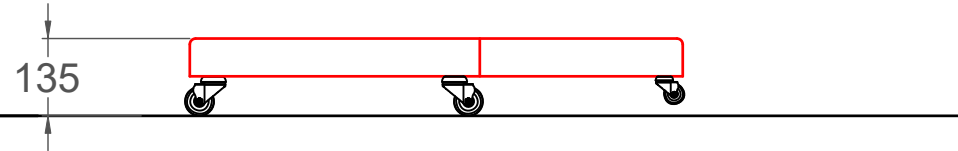

Small Scooter Board

Medium Scooter Board

Large Scooter Board

© CAP Furniture 2015

Scooter Board Sizes

- 50mm foam core
- Vinyl upholstery
- Rubber wheeled castors
- Front anti tip wheel