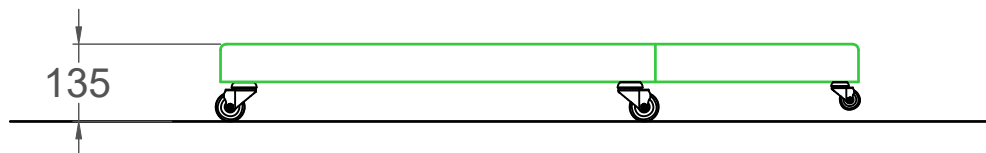

Small Scooter Board

Medium Scooter Board

Large Scooter Board

© CAP Furniture 2015

Scooter Board Sizes

- 50mm foam core
- Vinyl upholstery
- Rubber wheeled castors
- Front anti tip wheel