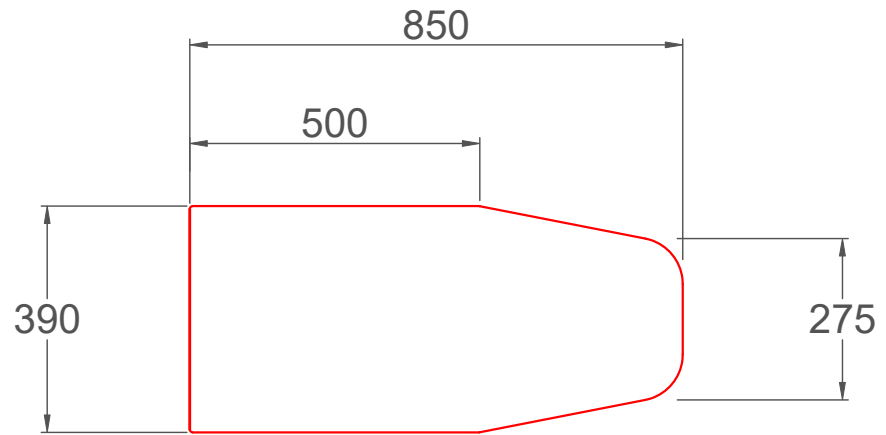

Small Scooter Board

Medium Scooter Board

Large Scooter Board

© CAP Furniture 2015

Scooter Board Sizes

- 50mm foam core
- Vinyl upholstery
- Rubber wheeled castors
- Front anti tip wheel