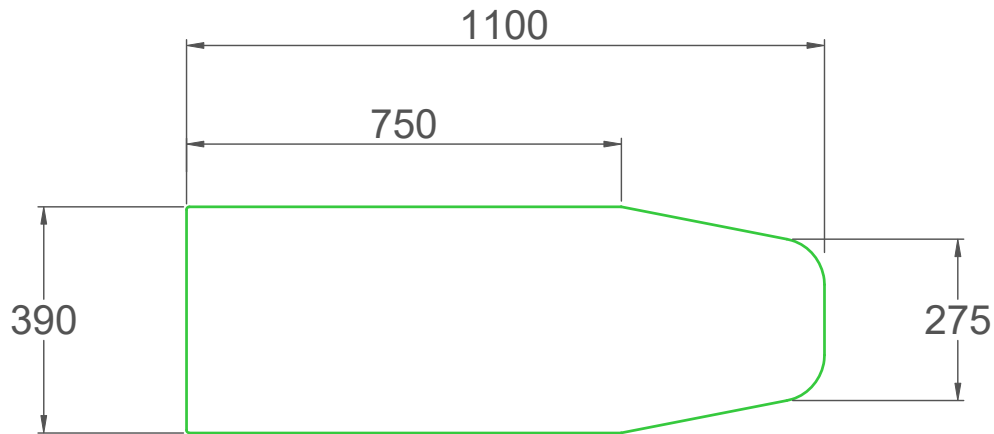

Small Scooter Board

Medium Scooter Board

Large Scooter Board

© CAP Furniture 2015

Scooter Board Sizes

- 50mm foam core
- Vinyl upholstery
- Rubber wheeled castors
- Front anti tip wheel