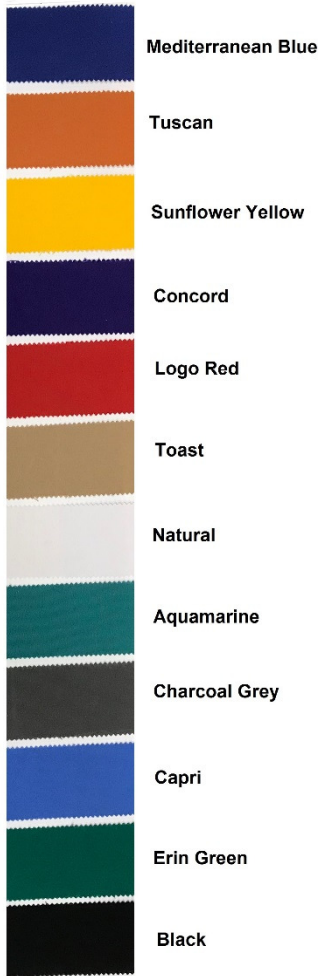

Color Options Available for Courtney Bed

Stain:

Natural

Dark Honey

Dark Walnut

Sidewall Panels:

Natural

Dark Honey

Dark Walnut

pictures are actual photos demonstrating the color options, stain appearance may vary due to grain of boards